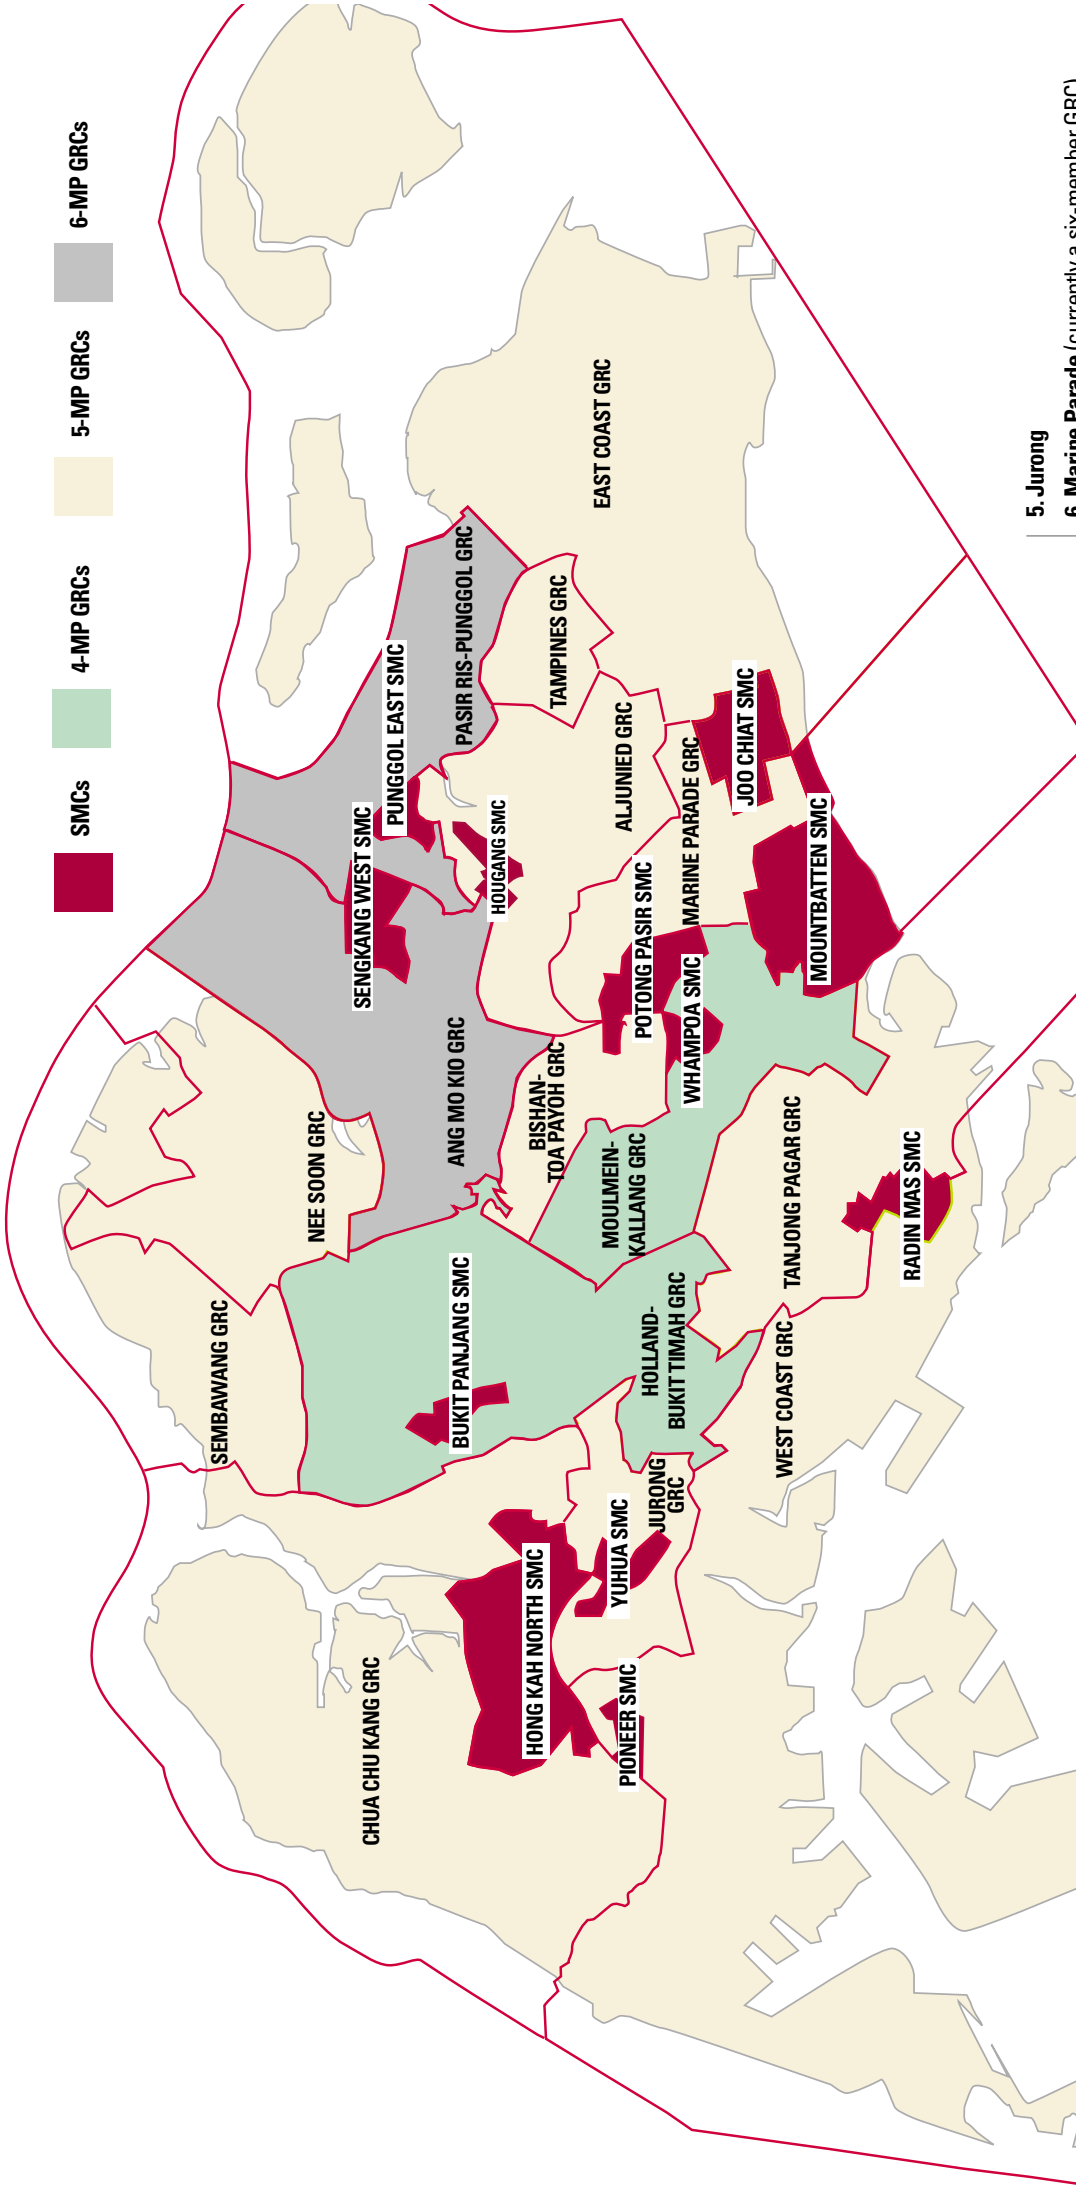

CONSTITUENCIES DRAWN UP

Electoral boundaries also include offshore islands

SINGLE MEMBER CONSTITUENCIES (SMCs)

Eight out of the 12 SMCs are newly formed

- Bukit Panjang**
(currently under Hong Kah GRC)
- Hong Kah North**
(currently under Hong Kah GRC)
- Hougang**
- Joo Chiat**
- Mountbatten**
(currently under Marine Parade GRC)
- Pioneer**
(currently under West Coast GRC)
- Potong Pasir**

8. Punggol East
(currently under Pasir Ris-Punggol GRC)

9. Radin Mas
(currently under Tanjong Pagar GRC)

10. Sengkang West
(currently under Ang Mo Kio GRC)

11. Whampoa
(currently under Jalan Besar GRC)

12. Yuhua (currently under Jurong GRC)

4-MP GROUP REPRESENTATION CONSTITUENCY (GRC)

Four-member constituencies did not exist in the previous General Election held in 2006.

1. Holland-Bukit Timah

2. Moulmein-Kallang
(59,000 voters from the Jalan Besar division will go into this newly formed GRC while Kallang was formerly under Tanjong Pagar GRC)

- Ang Mo Kio**
(currently has Sengkang West under the division)
- Pasir Ris-Punggol**
(currently has Punggol East under its division)